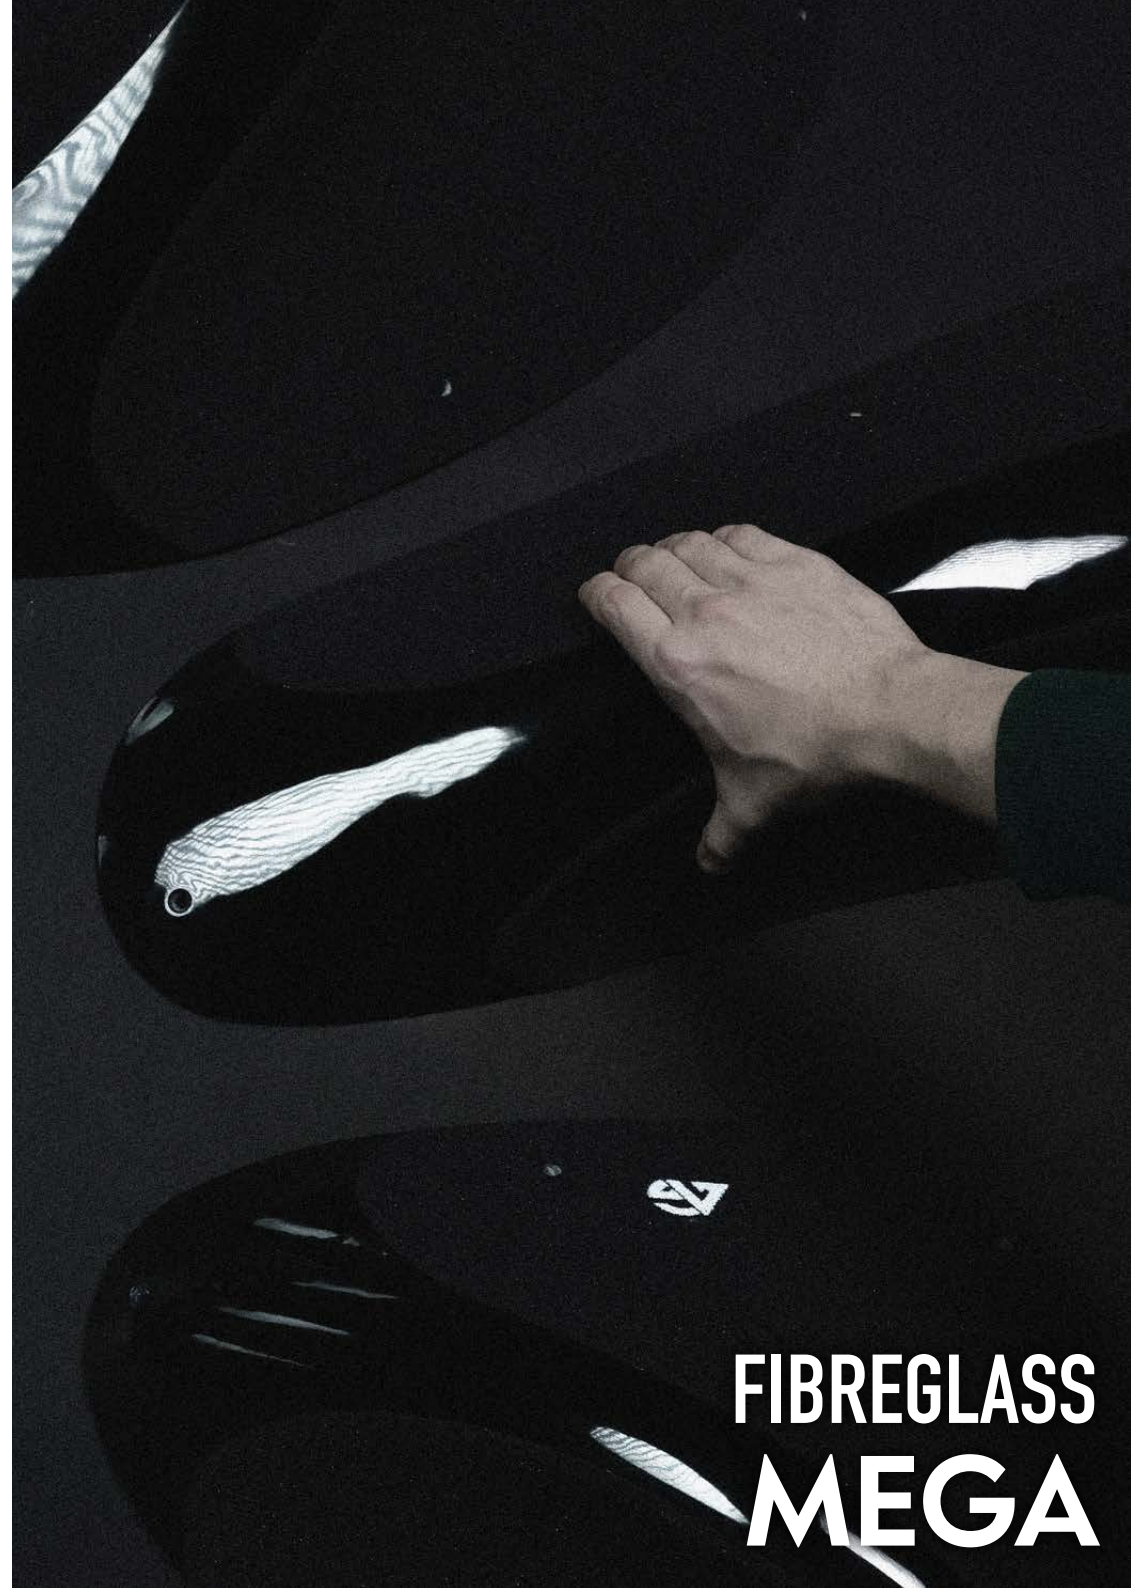

FIBREGLASS MEGA