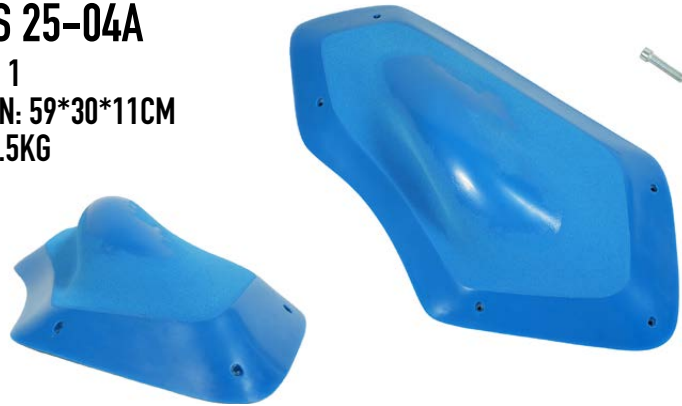

TAURUS 25-04A

QUANTITY: 1

DIMENSION: 59*30*11CM

WEIGHT: 2.5KG