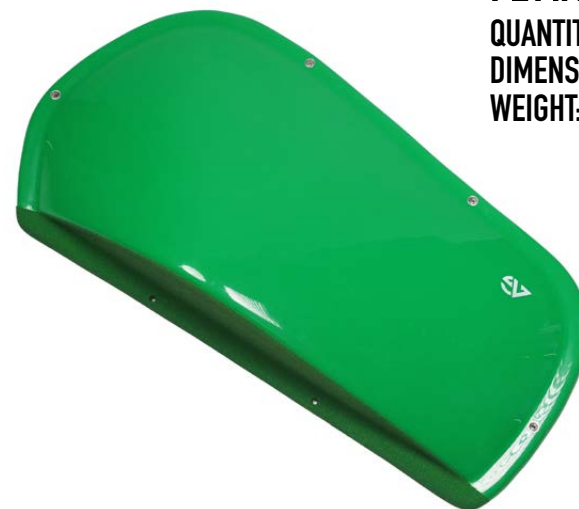

## FETTA F-1

QUANTITY: 1

DIMENSION: 100\*45\*14CM

WEIGHT: 3.1KG

**FETTA F-2**  
QUANTITY: 1  
DIMENSION: 87\*45\*15CM  
WEIGHT: 2.5KG

**FETTA F-4**  
QUANTITY: 1  
DIMENSION: 72\*39\*12CM  
WEIGHT: 2KG

**FETTA F-3**  
QUANTITY: 1  
DIMENSION: 81\*40\*11CM  
WEIGHT: 2.1KG