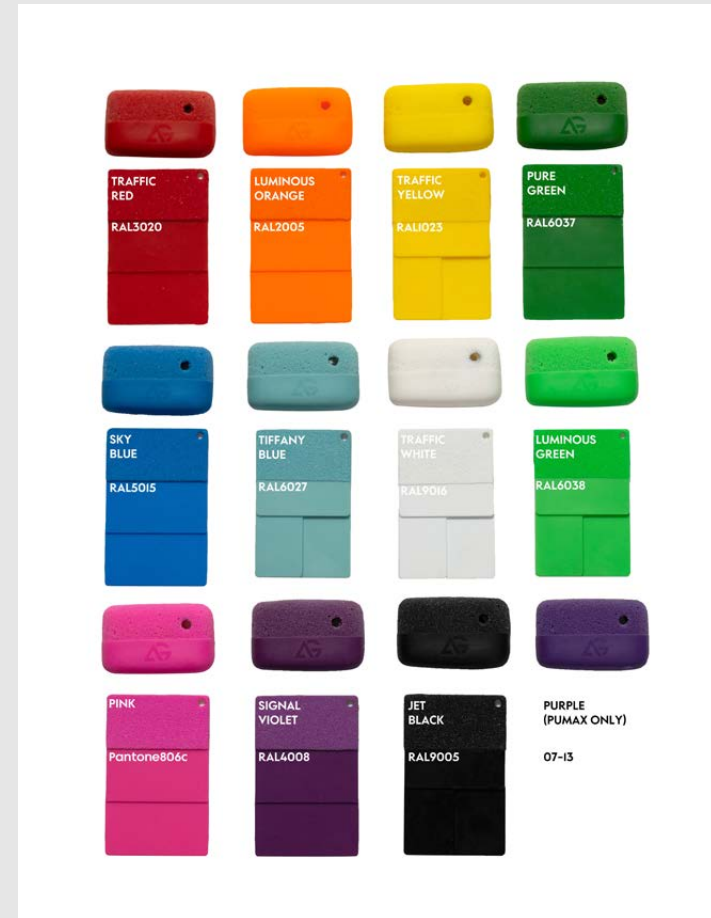

PLYWOOD VOLUMES ATTACHMENT

- All fixing points must be used.
- Wall contact must be flat and full-surface.
- Do not mount on concave/convex surfaces.

STORAGE

- Store in dry, ventilated areas, avoid UV exposure.
- Temperature: -20°C to 40°C .
- Do not store under pressure or tension.

MAINTENANCE & WASHING

- Inspect regularly before and after each use.
- Replace damaged holds immediately (cracks, sharp edges, loose inserts).
- Do not soak or immerse.
- High-pressure cleaning: keep ≥ 50 cm distance.
- Do not use aggressive chemicals unless approved by AGHOLDS.

We offer 12 colors to choose from, and the standard color scheme is as follows:

Disclaimer: The colors displayed on a monitor may differ from the colors you will receive. If you require a color match or wish to see a specific color, please contact us for a sample.