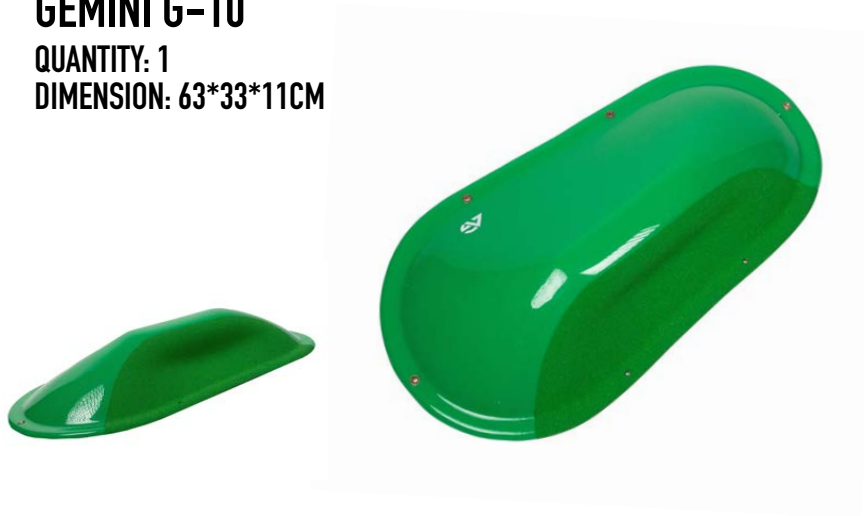

GEMINI G-10
QUANTITY: 1
DIMENSION: 63*33*11CM